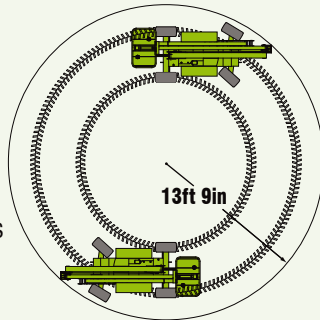

nifty SP34

The Nifty **SP34** is one of the most versatile and reliable machines in its class. It is specifically designed to give maximum reach performance from the lightest, most compact base possible. A telescopic upper boom gives improved accuracy when positioning the platform and superb maneuverability makes it an ideal tool for a wide range of applications.

SAFETY FEATURES

- Automatic Failsafe Brakes
- Tilt Alarm
- Foam Filled or Solid Tires
- Manual Descent with Hand Pump
- Dual Controls (Platform & Base)
- Lock Valves on all Hydraulic Cylinders
- Dual Harness Points
- Meets OSHA and ANSI Regulations

Due to a policy of continuing development and improvement, Niftylift reserves the right to change any specification without notice. Please confirm exact specification before ordering.