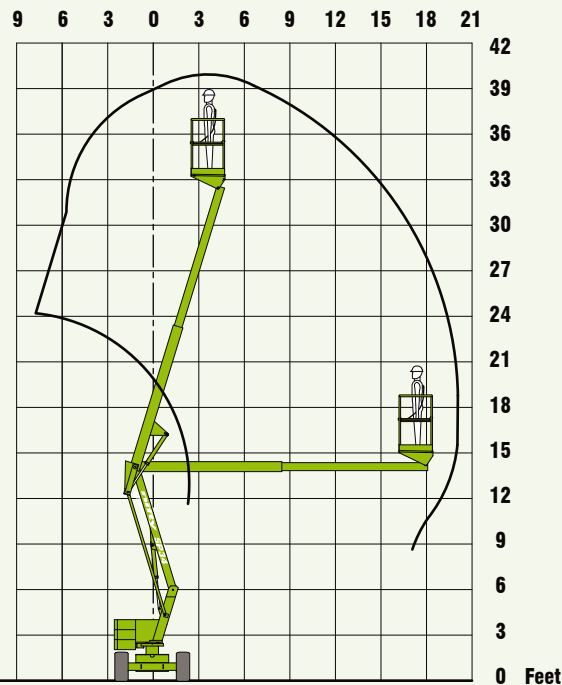

nifty SP34

The Nifty **SP34** is one of the most versatile and reliable machines in its class. It is specifically designed to give maximum reach performance from the lightest, most compact base possible. A telescopic upper boom gives improved accuracy when positioning the platform and superb maneuverability makes it an ideal tool for a wide range of applications.

SAFETY FEATURES

- Automatic Failsafe Brakes
- Tilt Alarm
- Foam Filled or Solid Tires
- Manual Descent with Hand Pump
- Dual Controls (Platform & Base)
- Lock Valves on all Hydraulic Cylinders
- Dual Harness Points
- Meets OSHA and ANSI Regulations

Due to a policy of continuing development and improvement, Niftylift reserves the right to change any specification without notice. Please confirm exact specification before ordering.