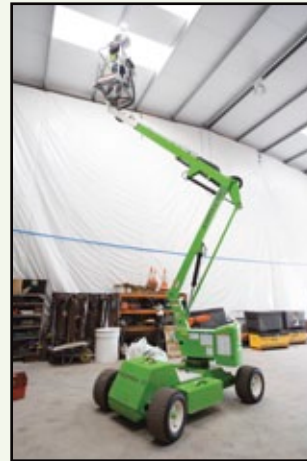

The **SP34's** Bi-Energy option allows it to work for extended periods inside and outside, making it the perfect all-rounder.

SPECIFICATIONS

Working Height	40ft
Platform Height	33ft 6in
Working Outreach	20ft
Slew	360°
Width - Standard	5ft 11in
- Narrow	4ft 11in
Height	6ft 3in
Length	13ft 5in
Minimum Weight - Standard	6,310lbs*
- Narrow	6,830lbs*
Turning Radius - Outside	13ft 9in
Platform Capacity	500lbs
Platform Size	3ft 7in x 2ft 2in
Drive Speed	2.1mph
Gradeability	25%
Control System	Fully Proportional Hydraulic
Power System	Battery Only Gas, Diesel or LPG Only Bi-Energy (Engine & Battery)

* Weights may vary according to specification, please confirm before ordering.

Supplied by:

NIFTYLIFT INC

32 Concourse Way,
Greer, SC 29650 USA
Sales: 1-800-NIFTYLIFT (800-643-8954)
Office: 1-877-MYNIFTY (877-696-4389)
Fax: 1-864-968-8836
e.mail: info@niftylift.com
www.niftylift.com

NIFTYLIFT LTD

Fingle Drive, Stonebridge
Milton Keynes, MK13 0ER
England, United Kingdom
Tel.: +44 (0)1908 223456
Fax.: +44 (0)1908 312733
e.mail: info@niftylift.com
www.niftylift.com