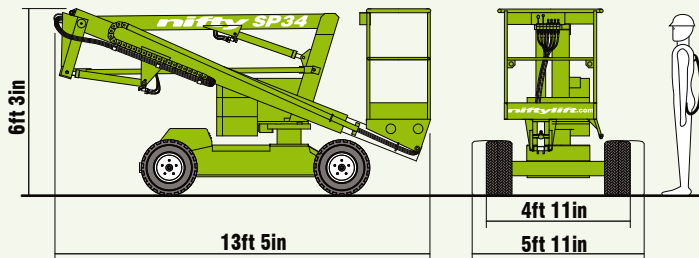

nifty SP34

The Nifty **SP34** is one of the most versatile and reliable machines in its class. It is specifically designed to give maximum reach performance from the lightest, most compact base possible. A telescopic upper boom gives improved accuracy when positioning the platform and superb maneuverability makes it an ideal tool for a wide range of applications.

SAFETY FEATURES

- Automatic Failsafe Brakes
- Tilt Alarm
- Foam Filled or Solid Tires
- Manual Descent with Hand Pump
- Dual Controls (Platform & Base)
- Lock Valves on all Hydraulic Cylinders
- Dual Harness Points
- Meets OSHA and ANSI Regulations

Due to a policy of continuing development and improvement, Niftylift reserves the right to change any specification without notice. Please confirm exact specification before ordering.